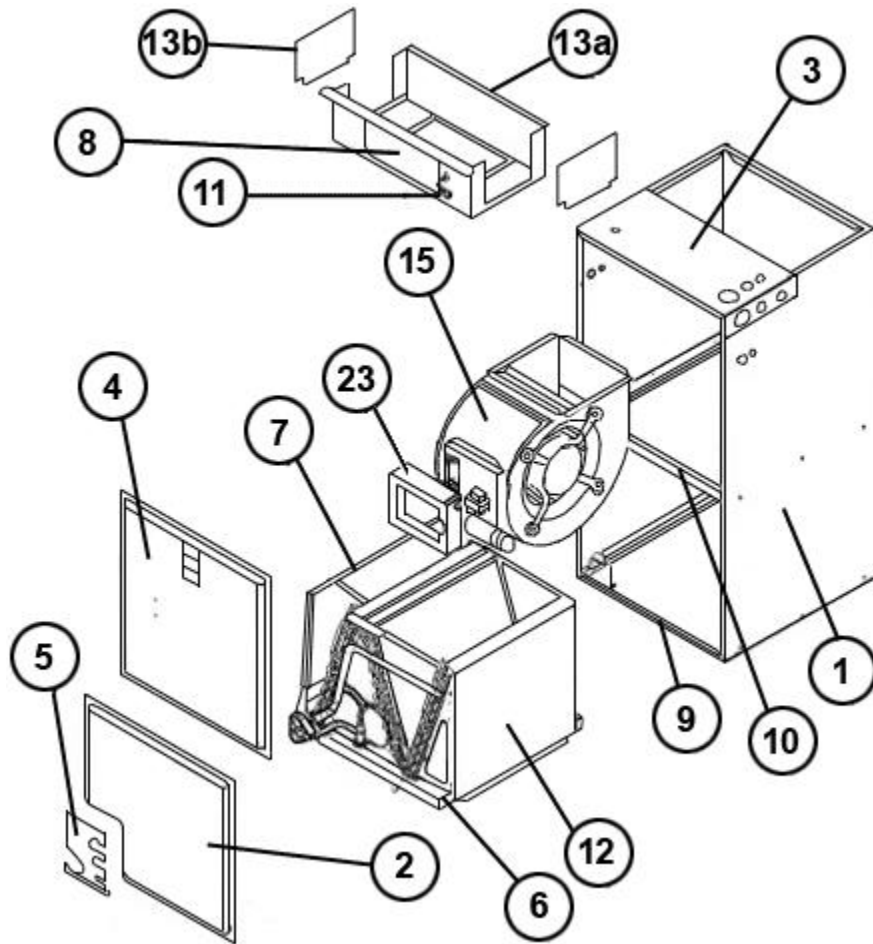

Exploded View