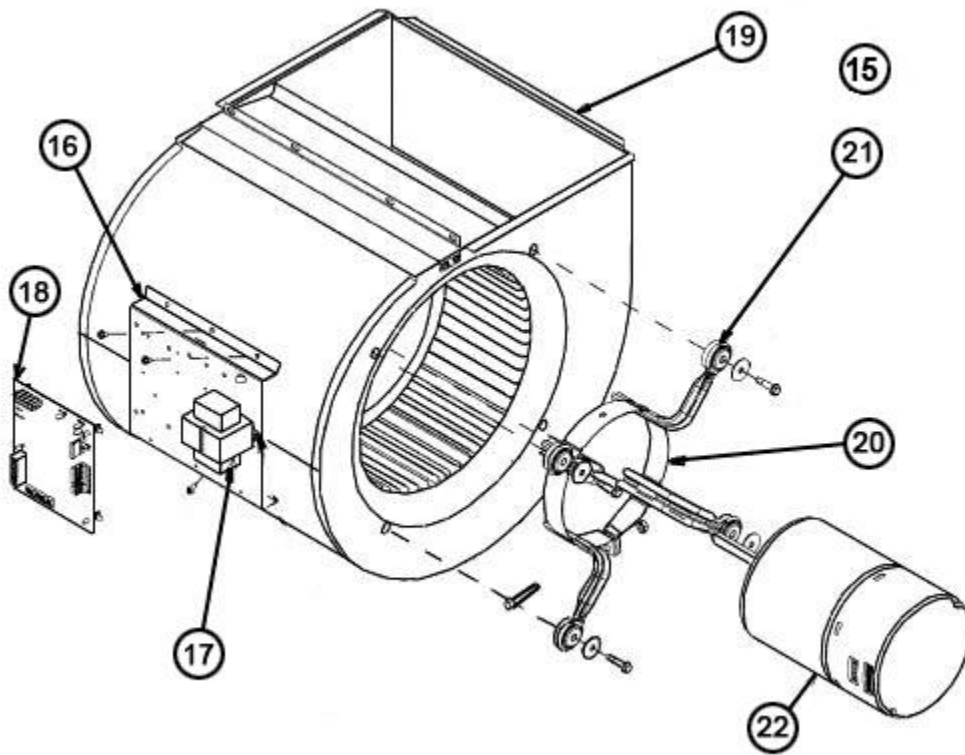

Blower Assembly