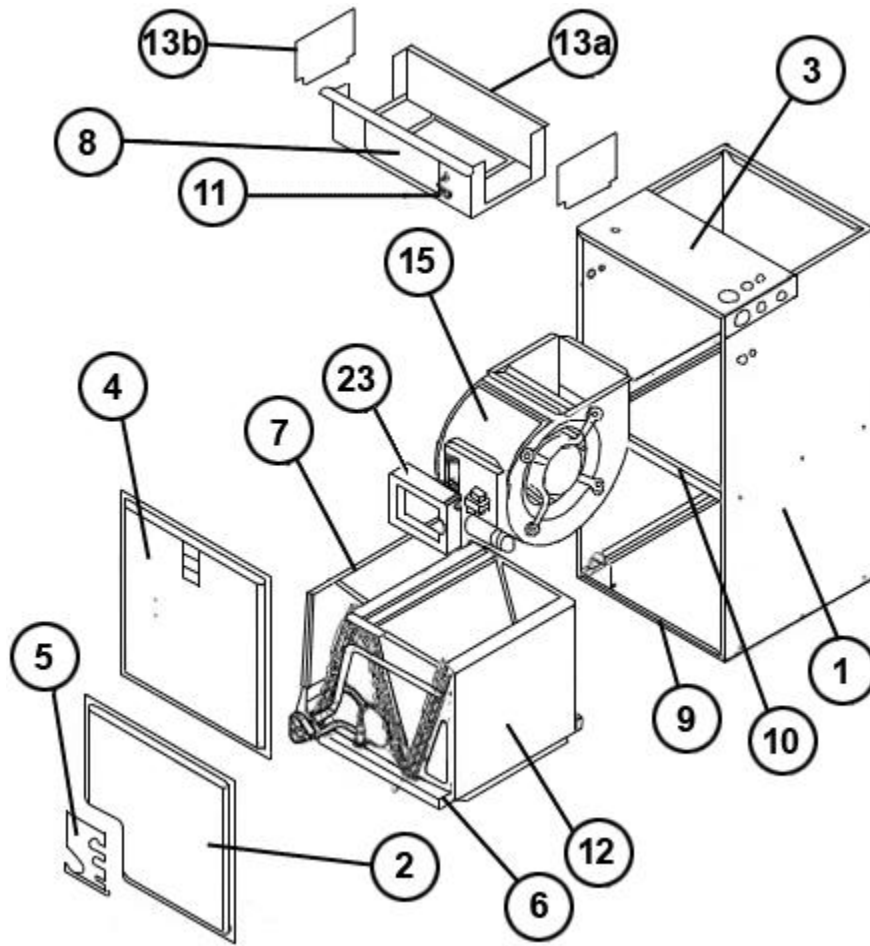

Exploded View